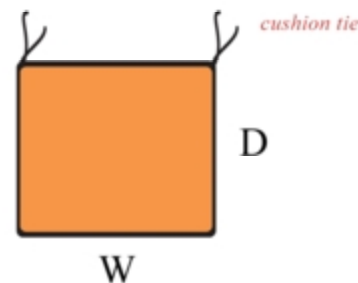

W40 x H89 x D56 cm

Seat Height : 17" (43 cm)

Nett Weight : @16.5 lbs. (7.5 kgs)

Gross Weight : 37 lbs. (17 kgs) * 2 pcs / box

Packaging Dimension

39 x 23 x 8" = 4.13 cu. Ft

99 x 59 x 20 cm = 0.12 m³

Cushion Dimension :

W16 1/4 x D16 1/4"

W41 x D41 cm