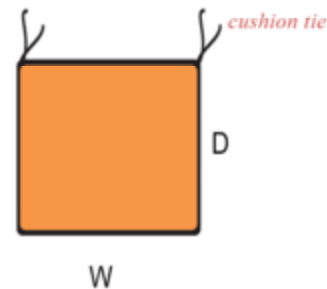

category : **DINING CHAIRS**

**ALPINE STACKABLE ARMCHAIR  
(FULLY BUILT)**  
code : 8CH - 0295

W26 x H36 x D21"  
W66 x H90.5 x D54 cm

Arm Height : 25" (64 cm)  
Seat Height : 17" (43 cm)

Net Weight : @19 lbs. (8.5 kgs)  
Gross Weight : 101 lbs. (46 kgs) - 4 pcs / box

Packaging Dimension  
28 x 28 x 43" = 19.68 cu. Ft  
72 x 71 x 109 cm = 0.56 m<sup>3</sup>

Cushion Dimension

W20 x D18"  
W50 x D45 ½ cm

- No assembly is required. Natural fine hand sanded finish.