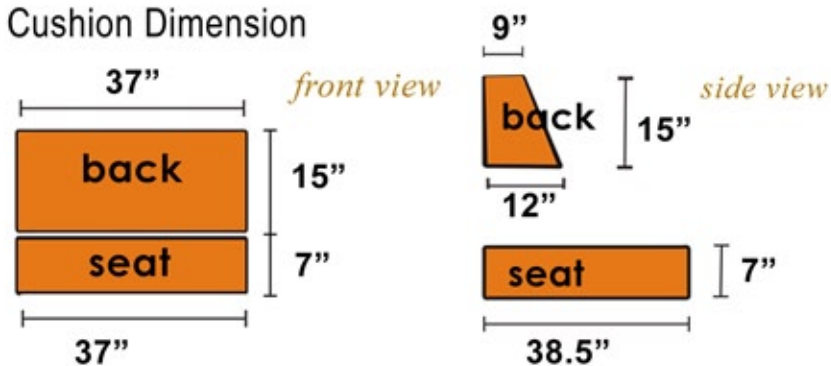

category : **OVERSIZE DEEP SEATINGS GROUP**  
collection : **SPARTAN**

**OVERSIZE DEEP SEATING  
SPARTAN ARMCHAIR**  
code : CH - 0267

W40 x H25.5 x D40"  
W102 x H65 x D102 cm

Arm Height : 25.5" (65 cm)  
Seat Height : 9.5" (24 cm)

Net Weight : 92 lbs. (42 kgs)  
Gross Weight : 108 lbs. (49 kgs)

Packaging Dimension  
43 x 41 x 10" = 10.02 cu. Ft  
108 x 103 x 25.5 cm = 0.28 m<sup>3</sup>

Cushion Dimension

- Cushions sold separately.
- Assembly is required. Natural fine hand sanded finish.