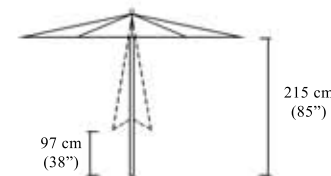

WARNER LEVITZSON®

pride in luxury

TEAK OUTDOOR FURNITURE

category : **UMBRELLA FRAMES**

**11-FOOT TEAK
UMBRELLA FRAME ONLY
(with PULLEY)
2 1/3" POLE DIAMETER
code : UM - 012 KR**

H100 x DIA.130"
H255 x DIA.330 cm

Nett Weight : 31 lbs. (14 kgs)
Gross Weight : 35 lbs. (16 kgs)

Packaging Dimension
67 x 10 x 12" = 4.53 cu. Ft
171 x 25 x 30 cm = 0.13 m³

Umbrella base should always be used.
Umbrella should always be closed
when not in use.